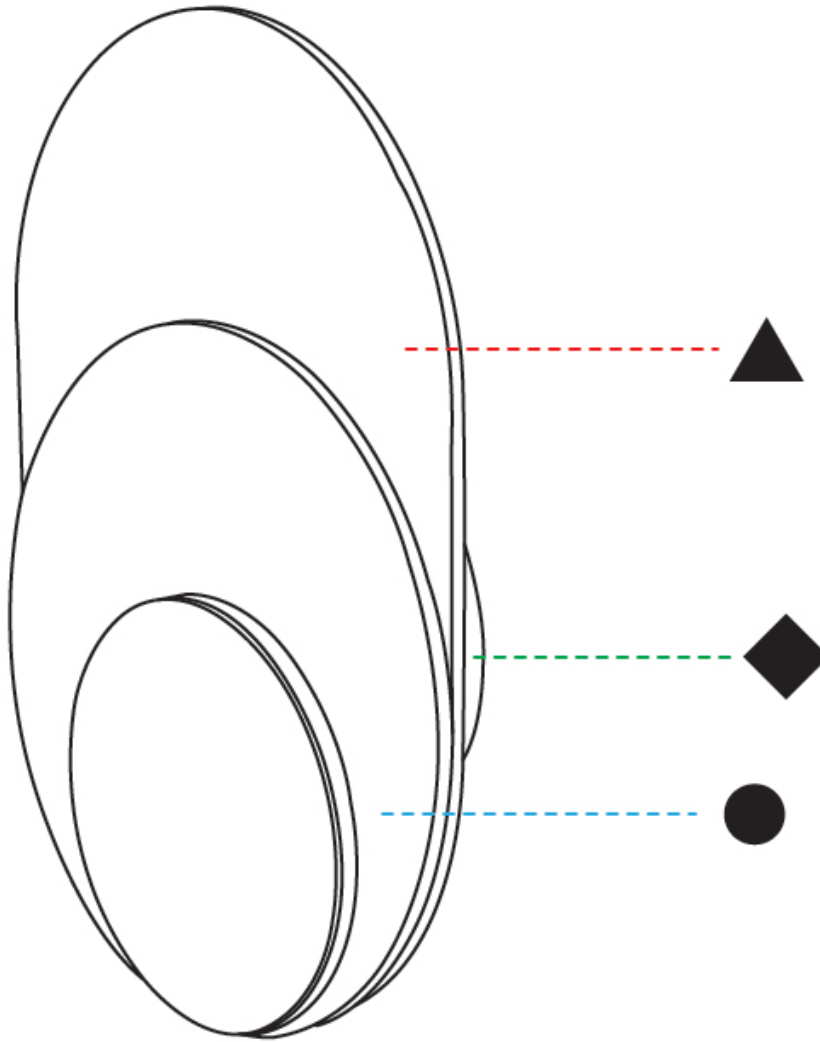

LUOMU 4 SURFACE

D72026-

PROJECT	_____
TYPE	_____
SPECIFIER	_____
QUANTITY	_____
DATE	_____

D